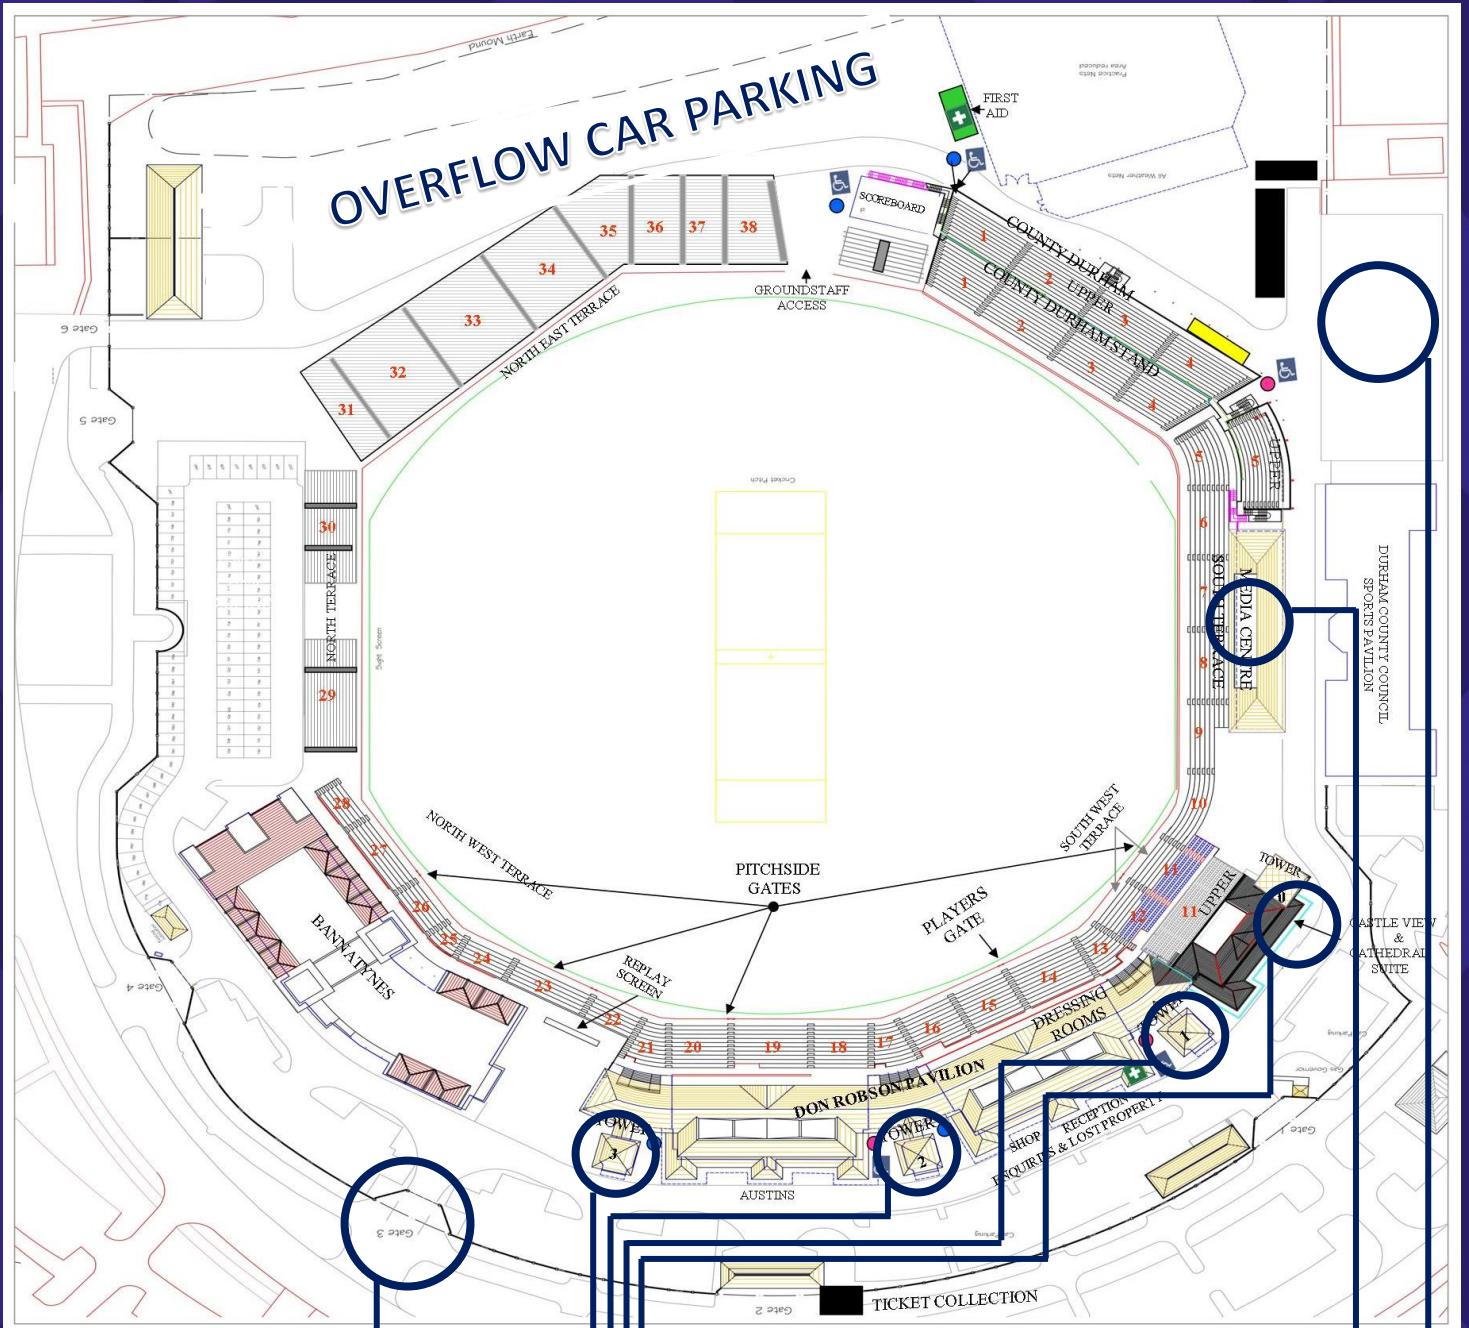

EMIRATES RIVERIDE | MEETINGS AND EVENTS

DIRECTIONS & INFORMATION

Gate 3 | Main Entrance

Tower 3

Tower 2

Tower 1

**Paul Collingwood Pavilion
Castle View | Cathedral**

Glass House

Media Centre

Tower 1: Graveney Lounge, Finchale Lounge.
Tower 2: Boardroom, Colin Milburn L, All Executive Boxes.
Tower 3: Royal Caribbean L, Fosters Lounge, Riverside Suite.
Paul Collingwood Pavilion: Castle View Suite, Cathedral

All car parking within the grounds is FREE. Allocation is on a first come first served basis with 350 spaces on site.

For travel information on getting to the ground please visit:
<https://www.durhamccc.co.uk/about-us/how-to-find-us/>